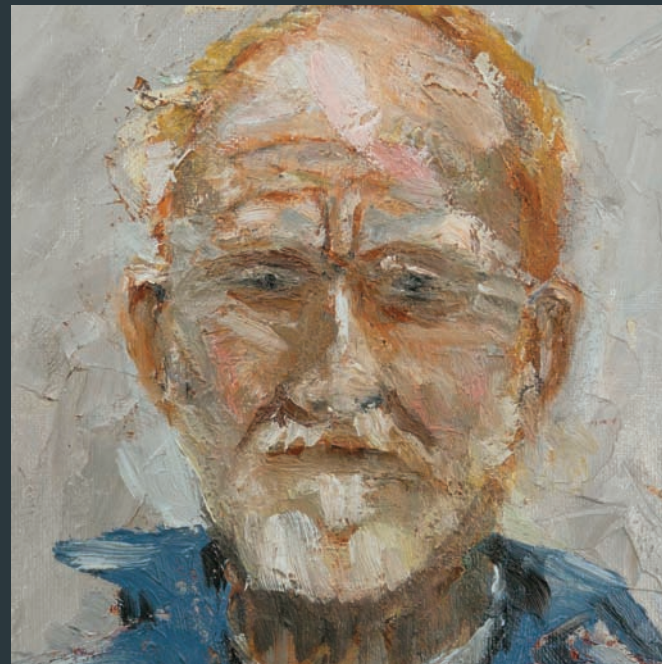

green door art trail 2014  
janet benefield's artists  
at jane meadow  
in the rusland valley:  
chris benefield,  
angie flynn,  
tina balmer  
& sally bamber

photograph: Rachel Weaver

clockwise from top left: sally's  
portrait of paul gauguin;  
angie's  
sculptures & stitched art; sally,  
angie  
& tina with sally's portrait of chris on  
the wall; tea & cake & homemade  
soup from janet & rachel; tina's  
flower paintings; chris's self portrait

Sally Bamber